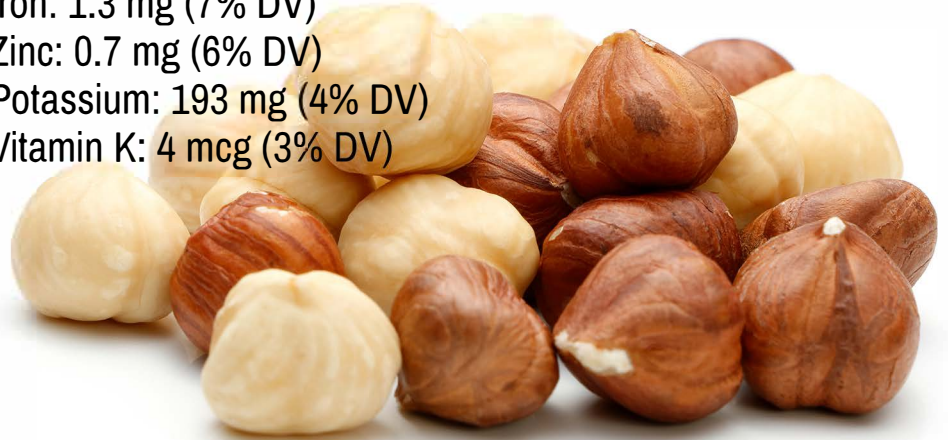

Phosphorus: 82.2 mg (7% DV)

Iron: 1.3 mg (7% DV)

Zinc: 0.7 mg (6% DV)

Potassium: 193 mg (4% DV)

Vitamin K: 4 mcg (3% DV)

\*Daily Value: Percentages are based on a diet of 2,000 calories a day.  
Hazelnuts also contain small amounts of vitamin C, niacin and calcium.

**Based on size, shape and quality, hazelnuts are classified in at least 10 different varieties. Tombul (round) hazelnuts that come from Giresun have the highest fat content, best taste, high protein content and a good combination of different minerals**